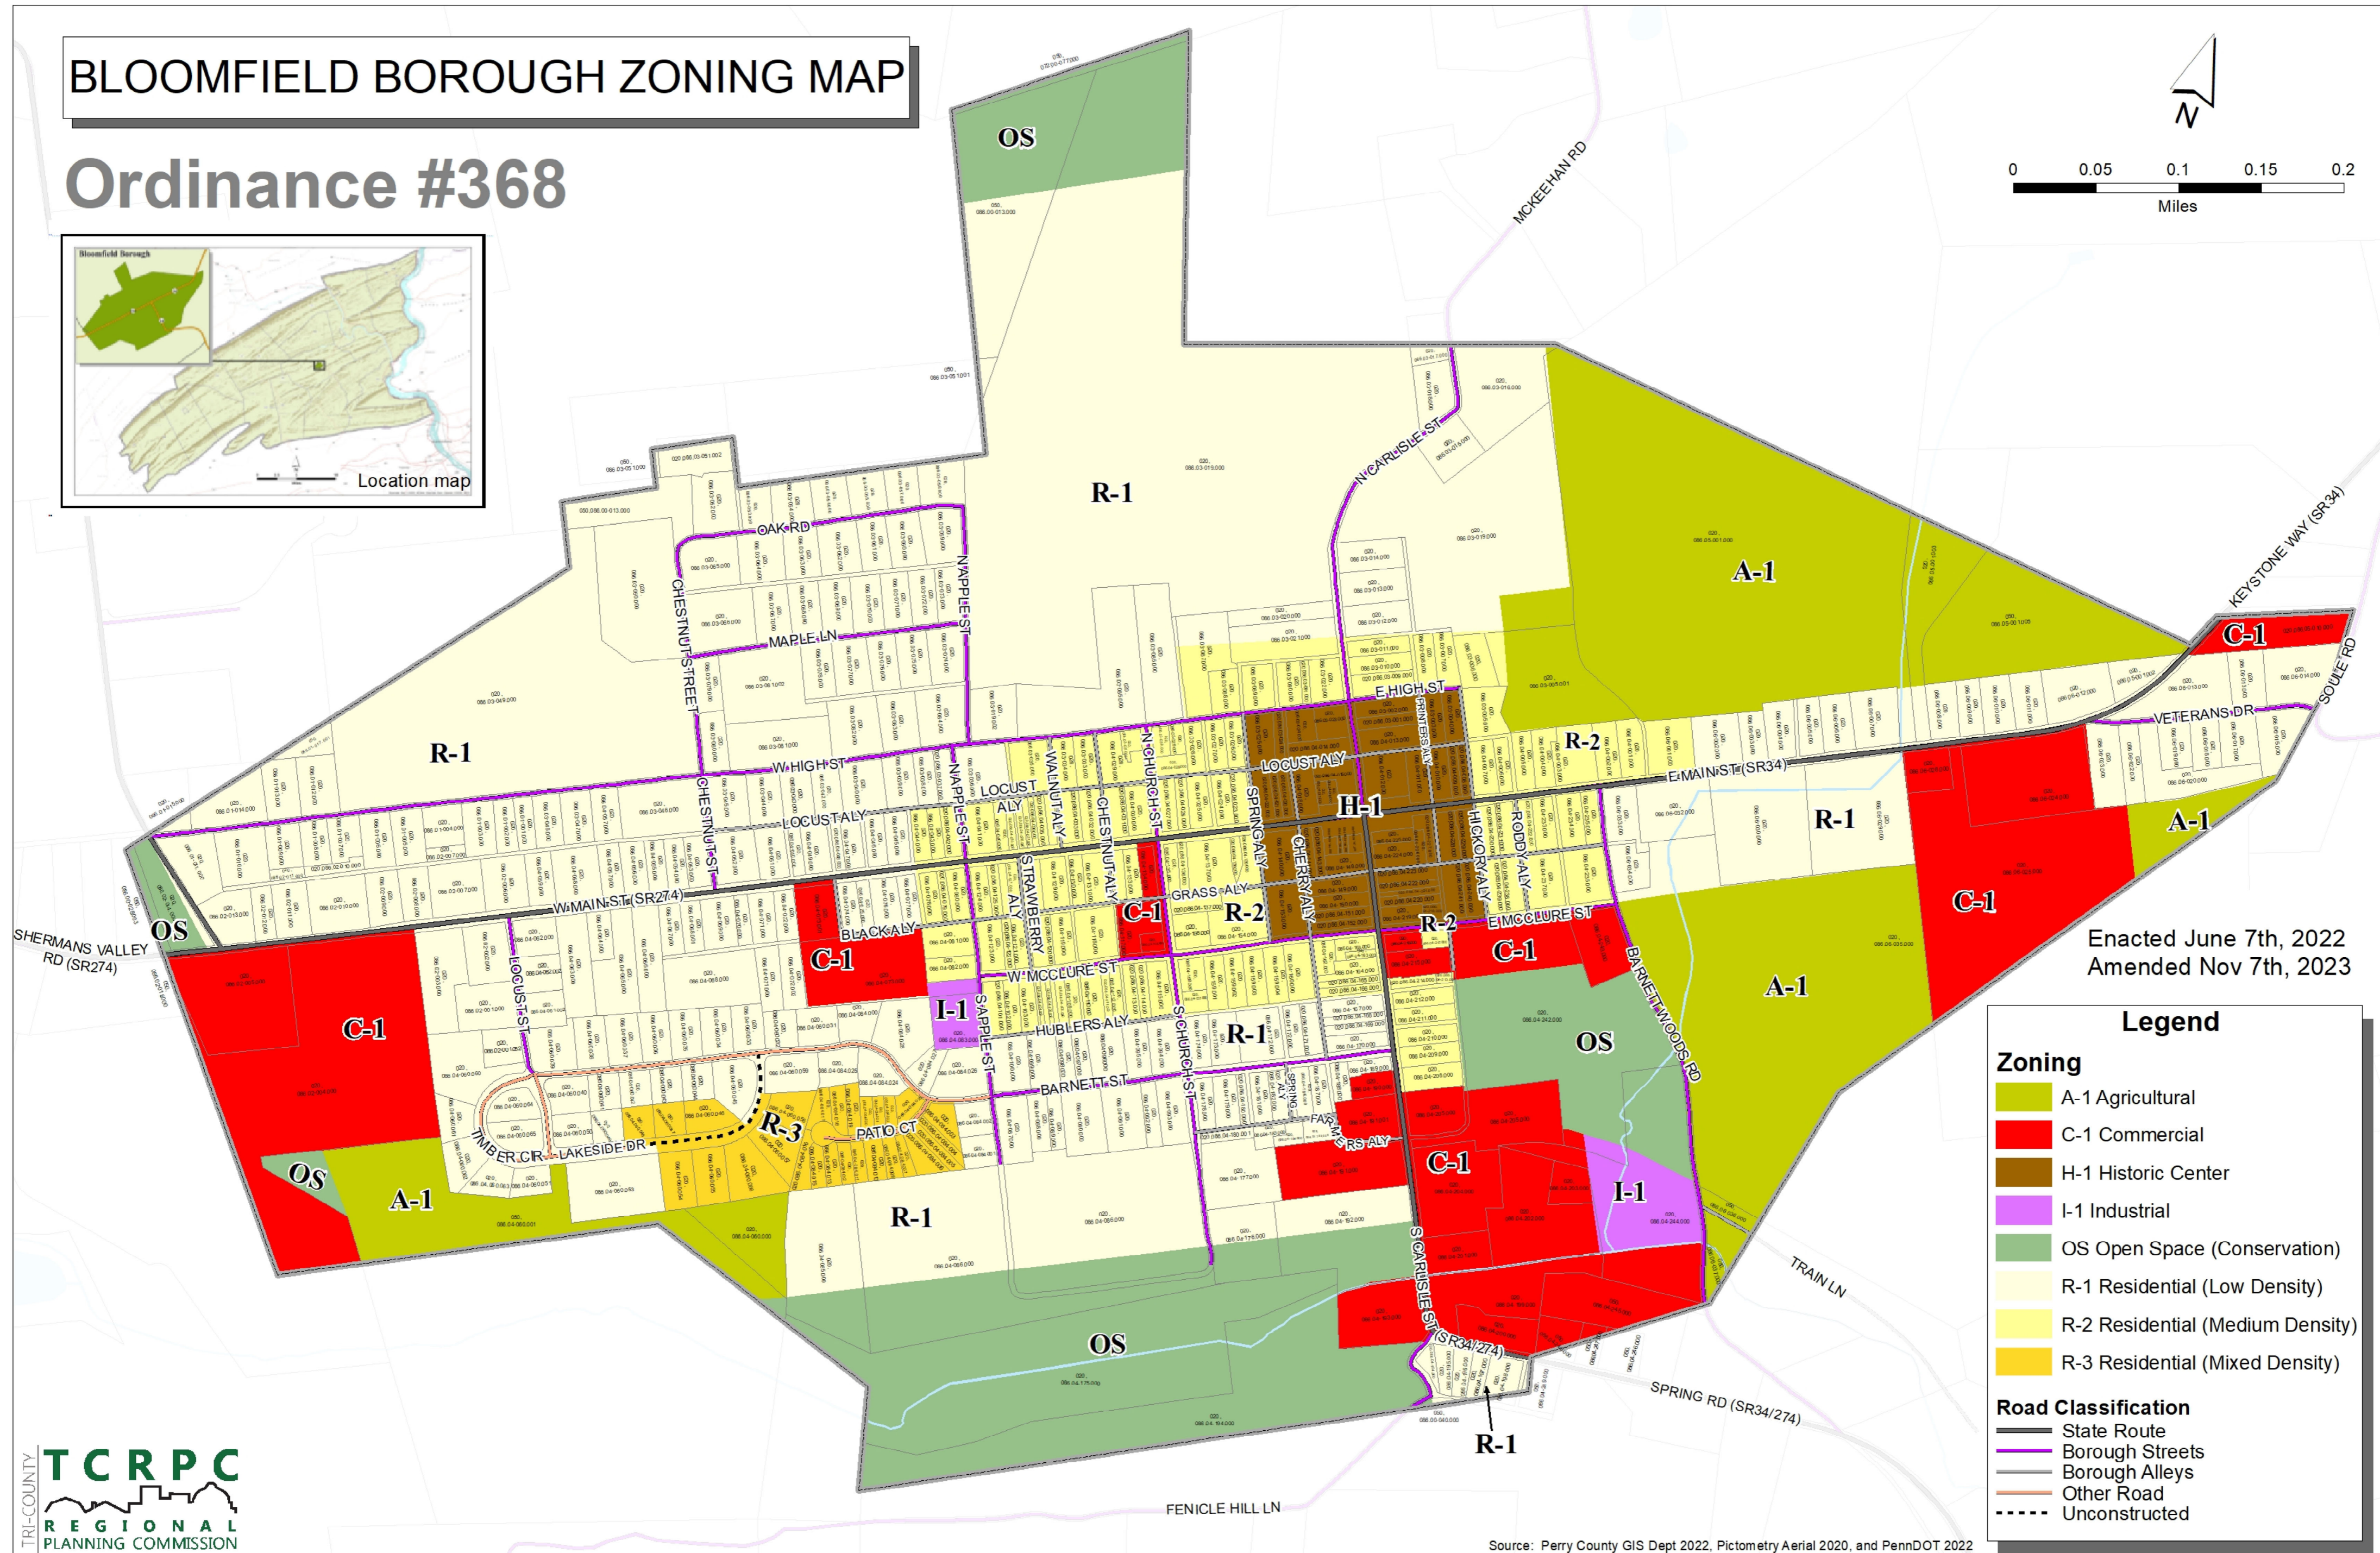

# BLOOMFIELD BOROUGH ZONING MAP

## Ordinance #368

Enacted June 7th, 2022  
Amended Nov 7th, 2023

### Legend

**Zoning**

- A-1 Agricultural
- C-1 Commercial
- H-1 Historic Center
- I-1 Industrial
- OS Open Space (Conservation)
- R-1 Residential (Low Density)
- R-2 Residential (Medium Density)
- R-3 Residential (Mixed Density)

**Road Classification**

- State Route
- Borough Streets
- Borough Alleys
- Other Road
- Unconstructed