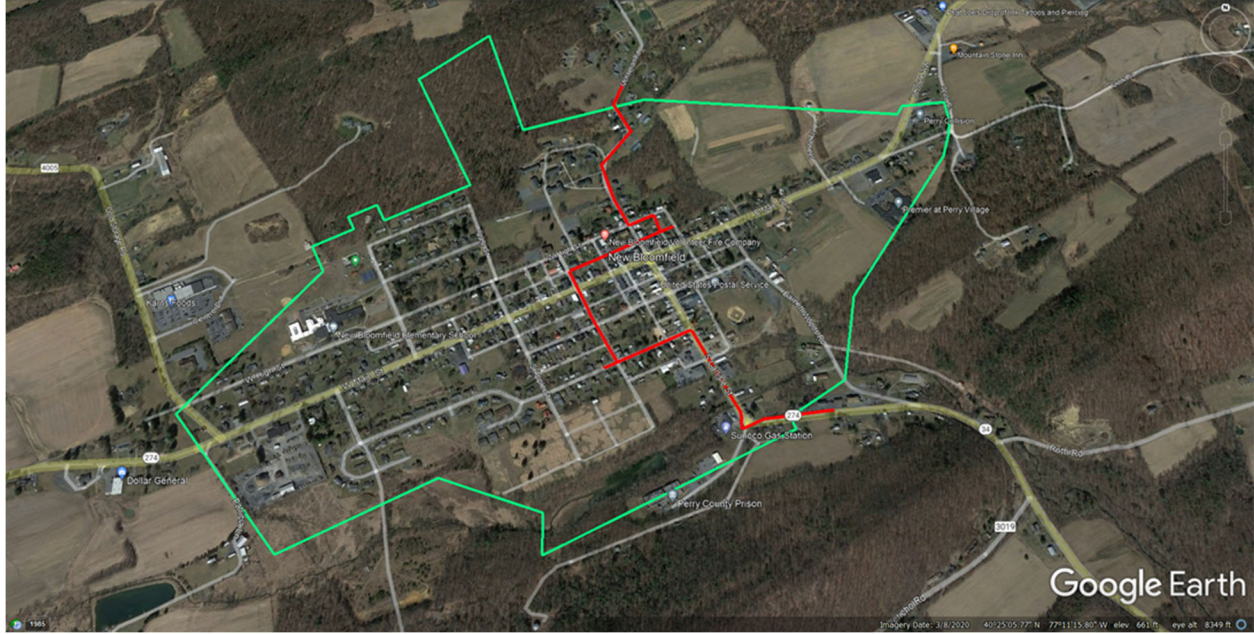

**Bloomfield Boro, Perry County  
Headend: Newport, PA**

Build	Residential	Business	Total
HP	109	19	127

Build	Aerial	U/G	Total
Miles #	1.2	0.0	1.2
Miles %	100%	0%	100%

Estimated timeline:

Survey	12/8/2021 – 1/24/2022
Design	4/25/2022 – 5/16/2022
Construction	10/22/2022 – 5/21/2023
First Activation	11/21/2022